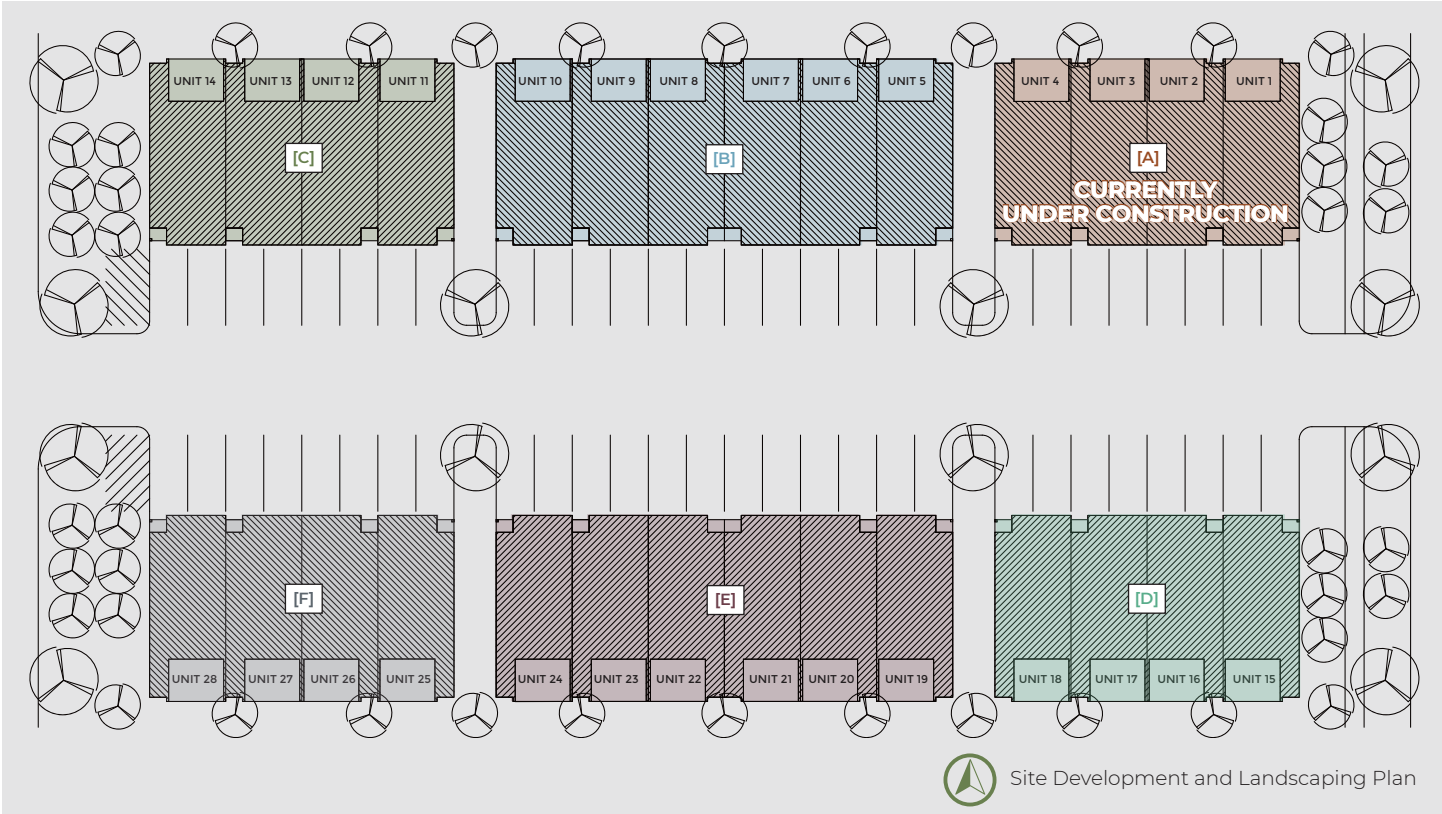

**Timberline
Townhomes**
RED LODGE, MT

 **Master Site Plan - 28 Total Units**

 Site Development and Landscaping Plan

Available Units:

- » [4] **Block A** 3 Bedroom Units
Currently Under Construction: Fall 2024
- » [6] **Block B** 3 Bedroom Units
- » [4] **Block C** 3 Bedroom Units
- » [4] **Block D** 3 Bedroom Units
- » [6] **Block E** 3 Bedroom Units
- » [4] **Block F** 3 Bedroom Units