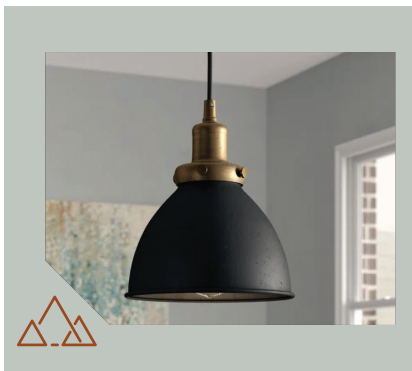

WAYFAIR NICOLI WIDESPREAD BATHROOM FAUCET

Nicoli Widespread Bathroom Faucet 3 Hole, 2-handle Bathroom Sink Faucet with Drain Assembly.

WAYFAIR 5-PIECE BATHROOM HARDWARE SET

Complete 5-Piece Bathroom Hardware Set - Includes 23.6-inch towel bar, toilet paper holder, 2 robe towel hooks, towel ring, and complete mounting accessories, a perfect combination for bathroom remodeling and decoration.